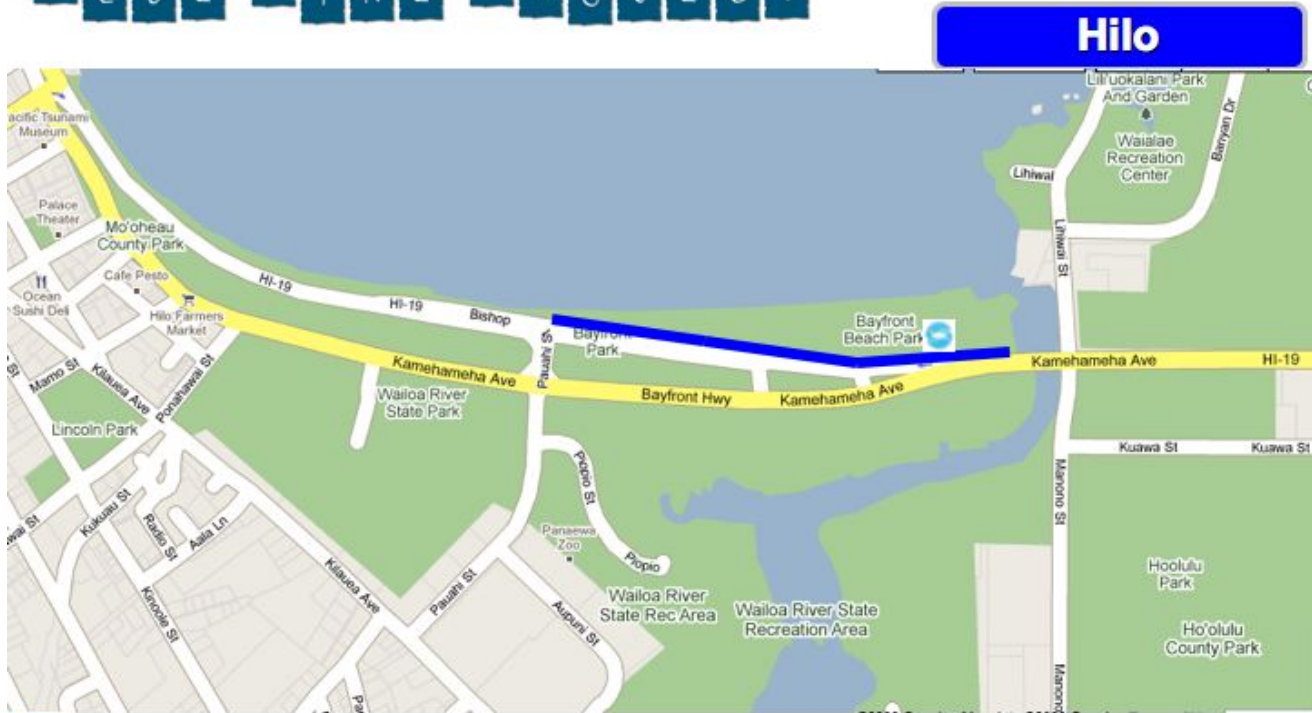

Big Island Command Centers

BLUE LINE PROJECT

Command Center: Please check-in by 10:30am. Volunteers will provide handouts, blue chalks and more.

Parking: Lots of street parking near by and more parking in the BAYFRONT BEACH PARK.

Photos: Please take lots of photos and upload it by October 31 at www.bluelineproject.org.

Please use your user name & password you received when you registered with us.