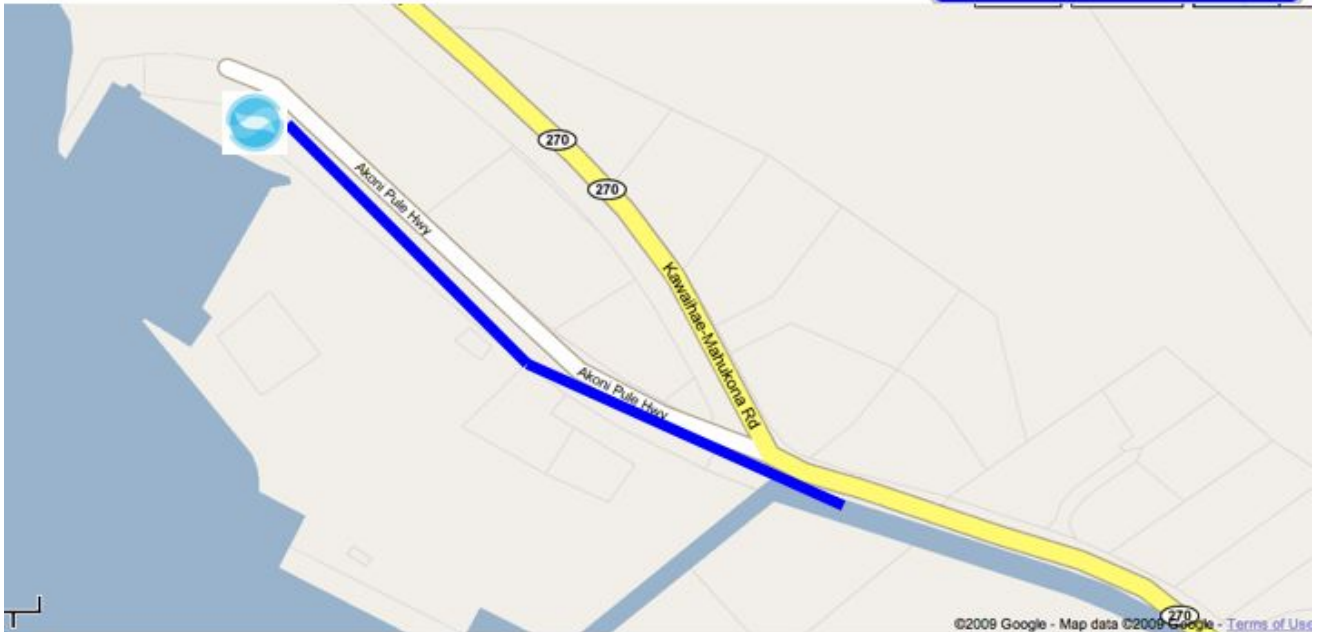

Big Island Command Centers

View a map to your Command Center. If needed, please reference your "Registration Confirmation" email for the location you selected.

- [Kawaihae](#)
- [Kailua-Kona](#)
- [Hilo](#)
- [Kealahou](#)

See you on October 24!

Sincerely,

Francois Rogers
Blue Line Project

Big Island Command Centers

B L U E L I N E P R O J E C T

Kawaihae

Command Center: Please check-in by 10:30am. Volunteers will provide handouts, blue chalks and more.