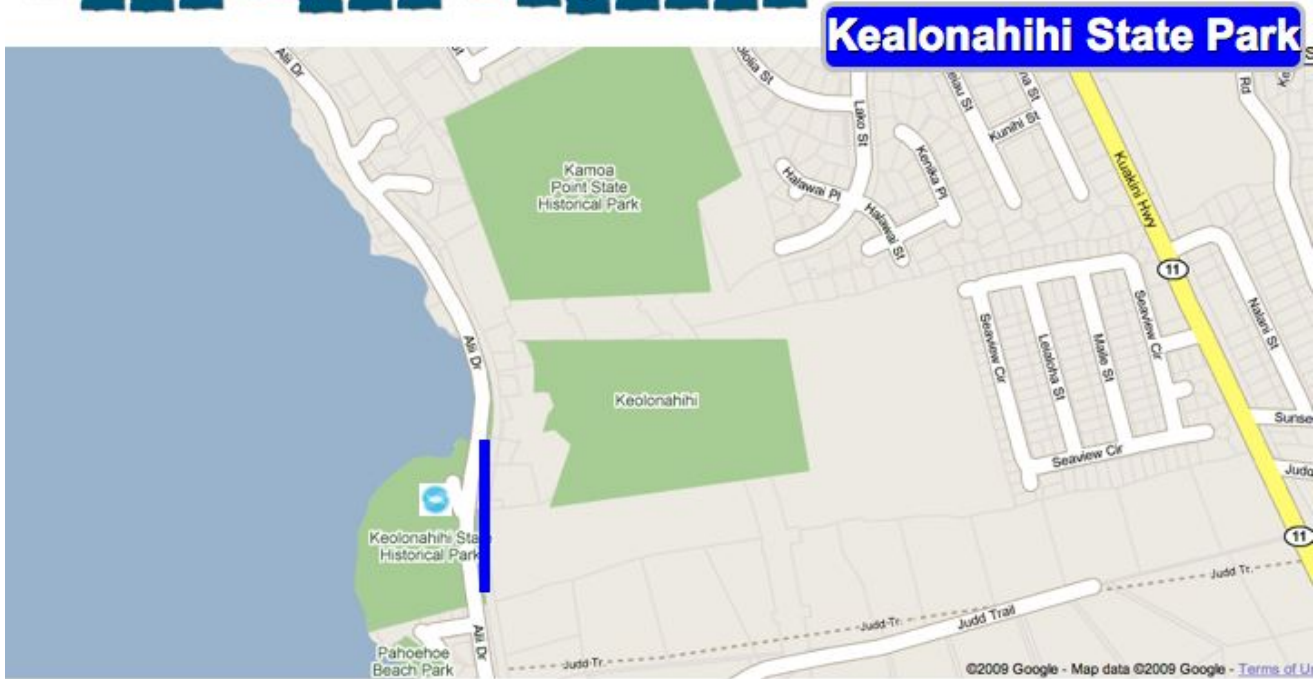

Big Island Command Centers

BLUE LINE PROJECT

Command Center: Please check-in by 10:30am. Volunteers will provide handouts, blue chalks and more.

Parking: Lots of street parking near by and more parking in the Keolonahihi State Park.

Photos: Please take lots of photos and upload it by October 31 at www.bluelineproject.org.

Please use your user name & password you received when you registered with us.