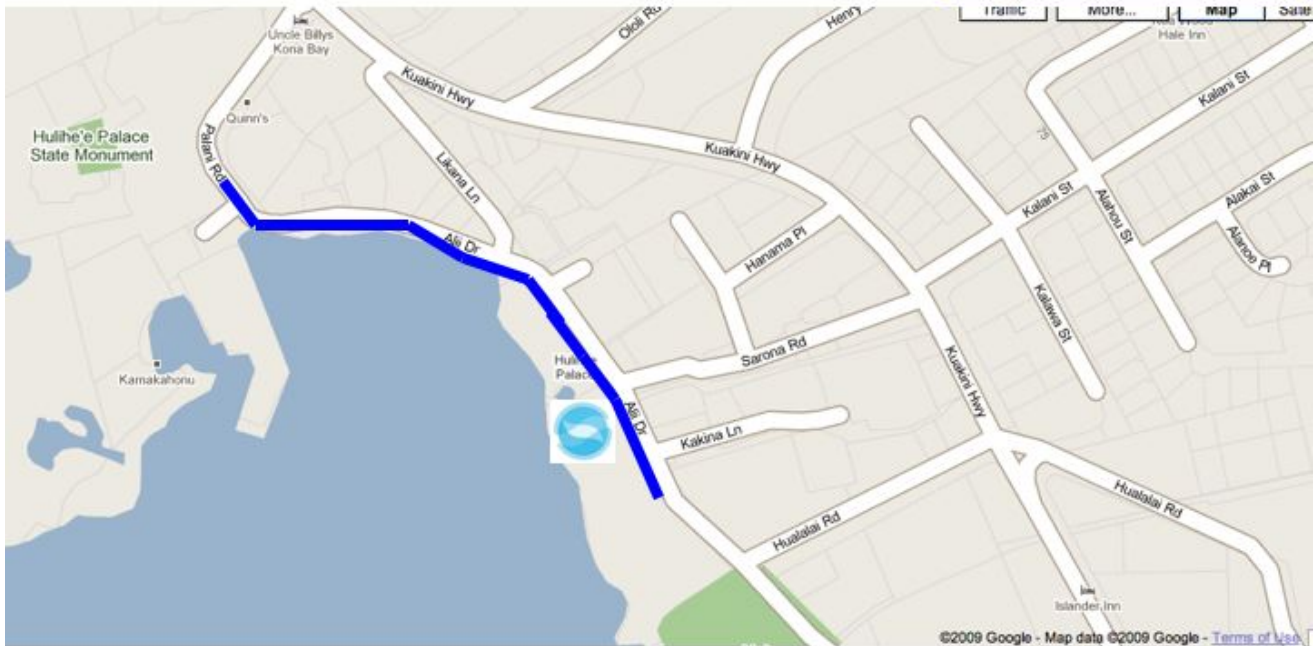

Big Island Command Centers

BLUE LINE PROJECT

Kailua-Kona

Command Center: Please check-in by 10:30am. Volunteers will provide handouts, blue chalks and more.

Parking: Lots of street parking near by and more parking in the Kailua Shopping Area.

Photos: Please take lots of photos and upload it by October 31 at www.bluelineproject.org.

Please use your user name & password you received when you registered with us.