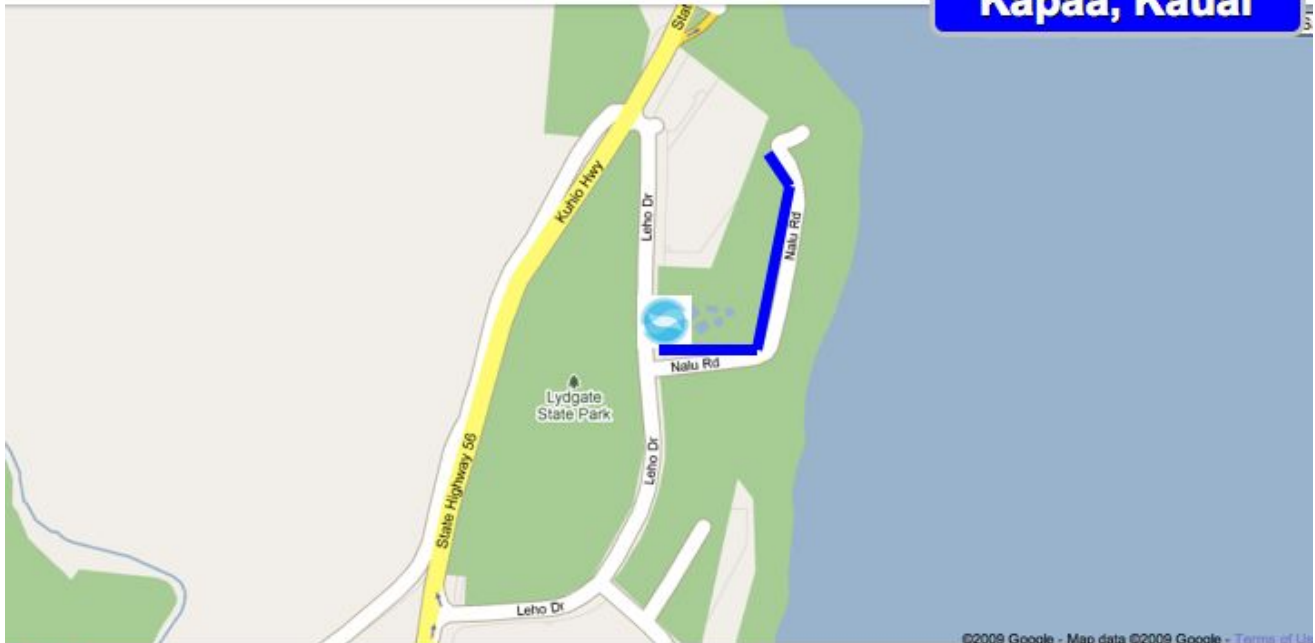

Kauai Command Centers

View a map to your Command Center. If needed, please reference your “Registration Confirmation” email for the location you selected.

- [Kapaa](#)
- [Waimea](#)
- [Hanalei](#)

See you on October 24!

Sincerely,

Francois Rogers
Blue Line Project

Kauai Command Centers

BLUE LINE PROJECT

Kapaa, Kauai

Command Center: Please check-in by 10:30am. Volunteers will provide handouts, blue chalks and more.

Parking: Lots of street parking near by and more parking in the Lydgate Park.