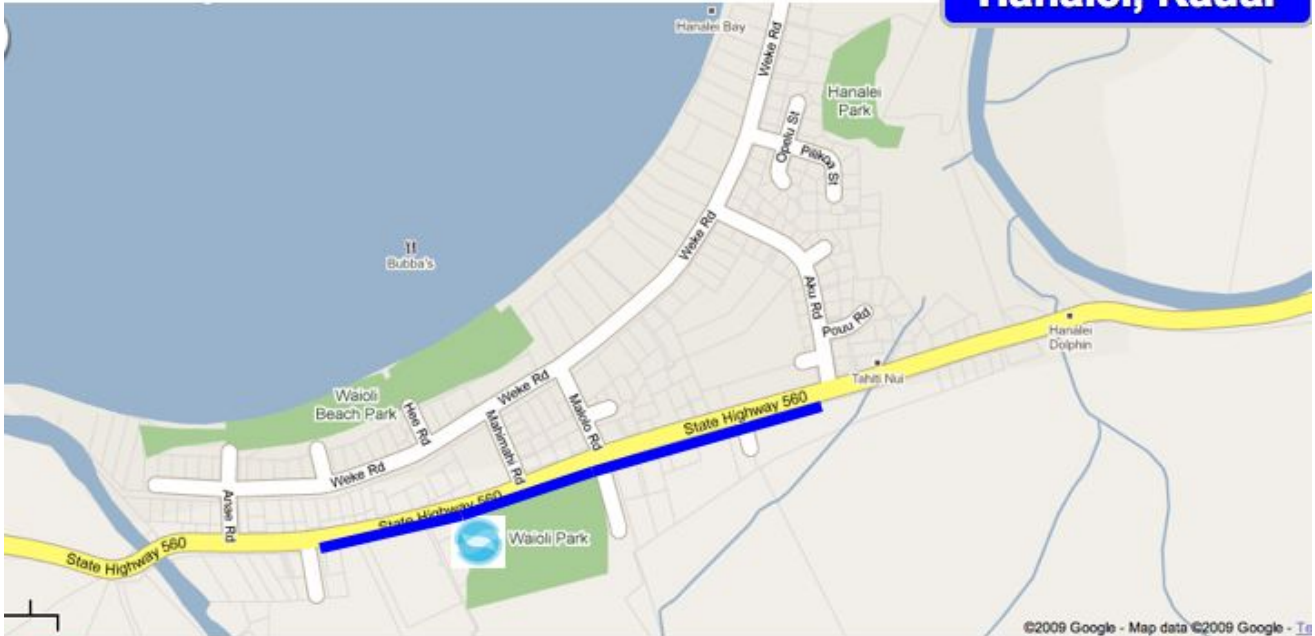

Kauai Command Centers

BLUE LINE PROJECT

Hanalei, Kauai

Command Center: Please check-in by 10:30am. Volunteers will provide handouts, blue chalks and more.

Parking: Lots of street parking near by and more parking in the Waioli Park.

Photos: Please take lots of photos and upload it by October 31 at www.bluelineproject.org.

Please use your user name & password you received when you registered with us.