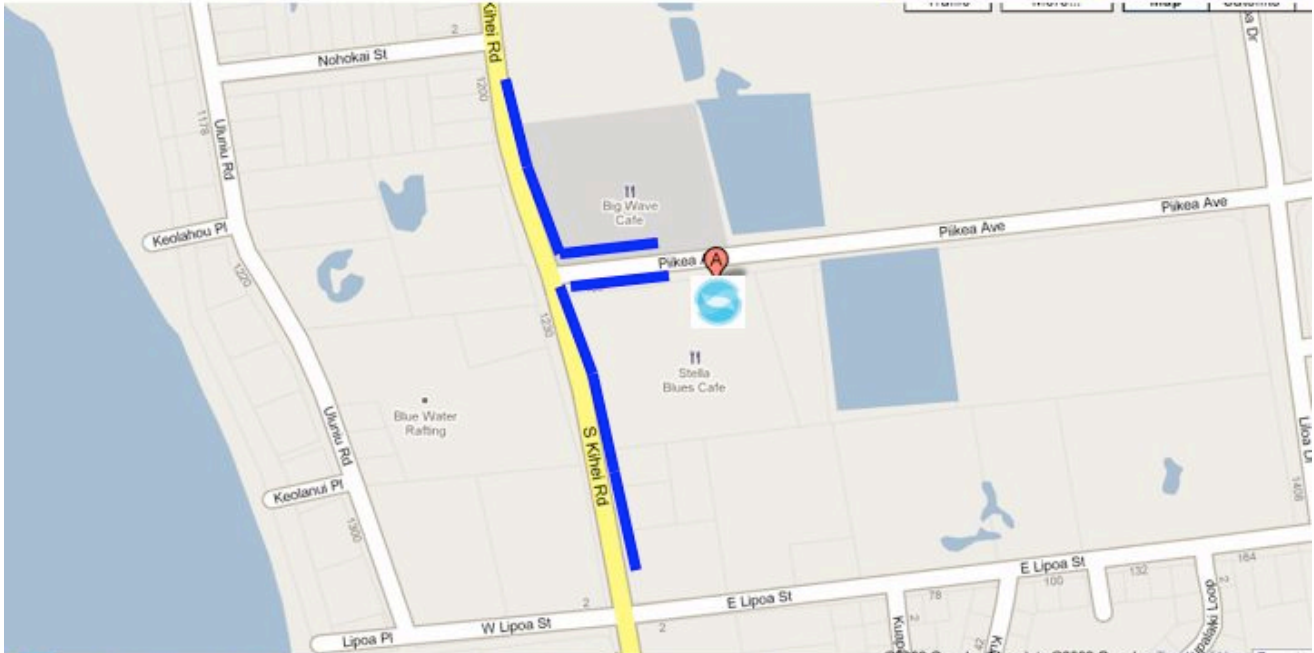

Maui Command Centers

BLUE LINE PROJECT

Kihei, Maui

Command Center: Please check-in by 10:30am. Volunteers will provide handouts, blue chalks and more.

Parking: Parking and gathering area mauka of Stella Blues Café.

Photos: Please take lots of photos and upload it by October 31 at www.bluelineproject.org.

Please use your user name & password you received when you registered with us.