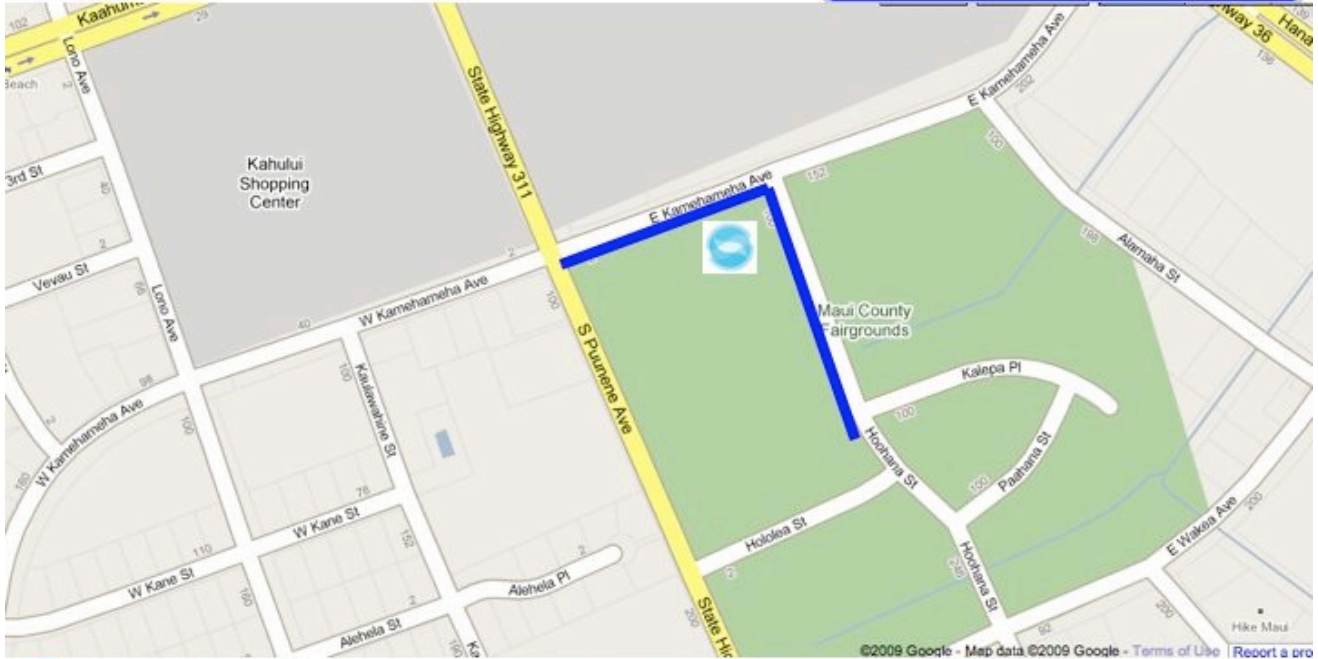

Maui Command Centers

View a map to your Command Center. If needed, please reference your “Registration Confirmation” email for the location you selected.

- [Kahului](#)
- [Kihei](#)

See you on October 24!

Sincerely,

Francois Rogers
Blue Line Project

Maui Command Centers

BLUE LINE PROJECT

Kahului, Maui

Command Center: Please check-in by 10:30am. Volunteers will provide handouts, blue chalks and more.

Parking: Lots of street parking near by and more parking in Maui Mall area.