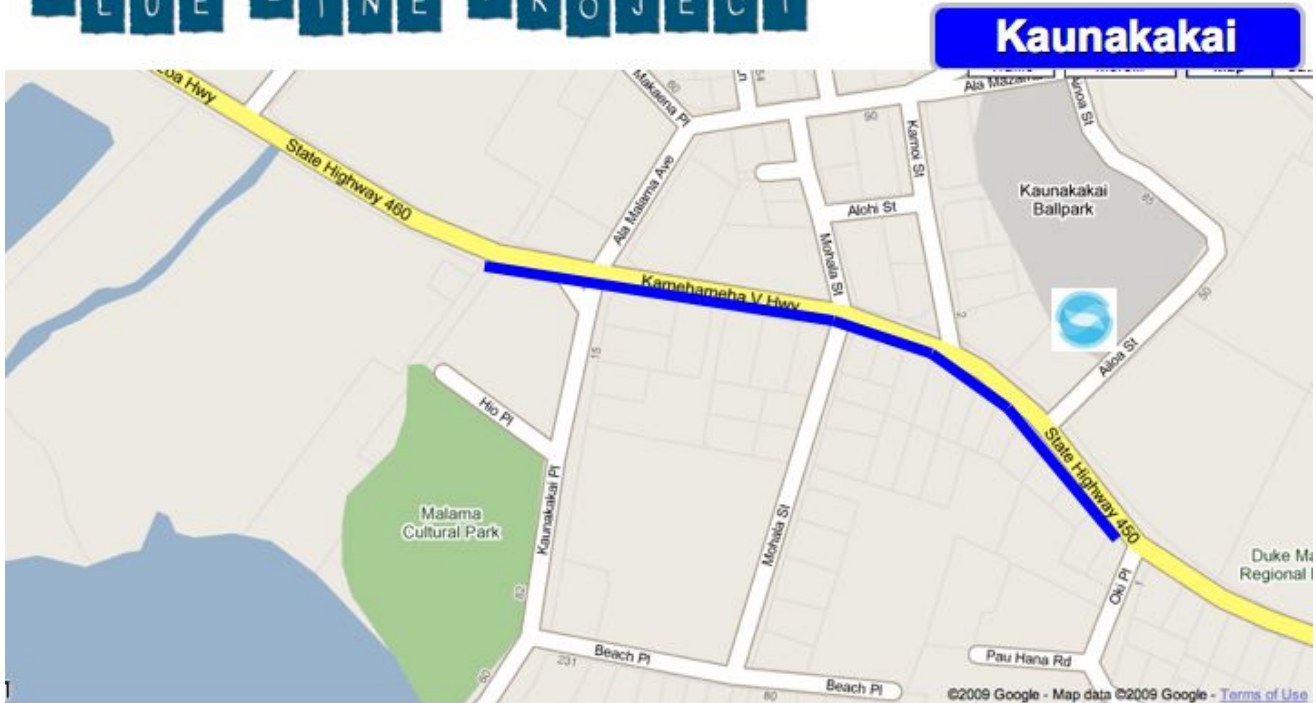

Molokai Command Centers

BLUE LINE PROJECT

Command Center: Please check-in by 10:30am. Volunteers will provide handouts, blue chalks and more.

Parking: Lots of street parking near by and more parking in the Kaunakakai Ball Park.